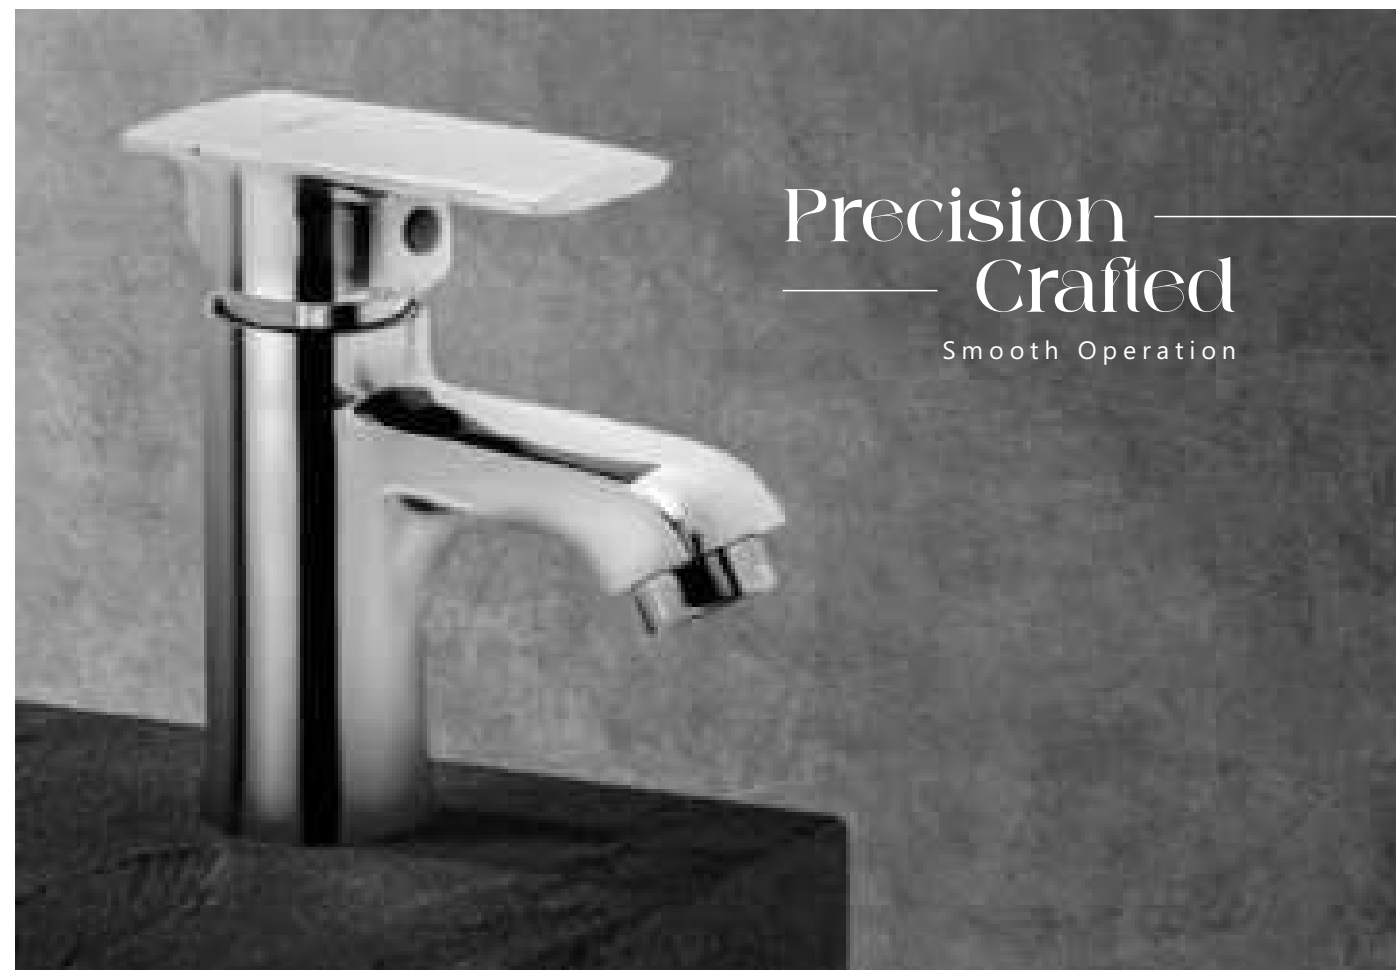

272210330041
Angle Valve

272210330061
Two Way Angle Valve

272210330161
Upper Part for Concealed
Stop Cock

272150330011
Flush Cock 25mm

SIGNATURE COLLECTION

Faucets

15mm Quarter Turn

SPANDA