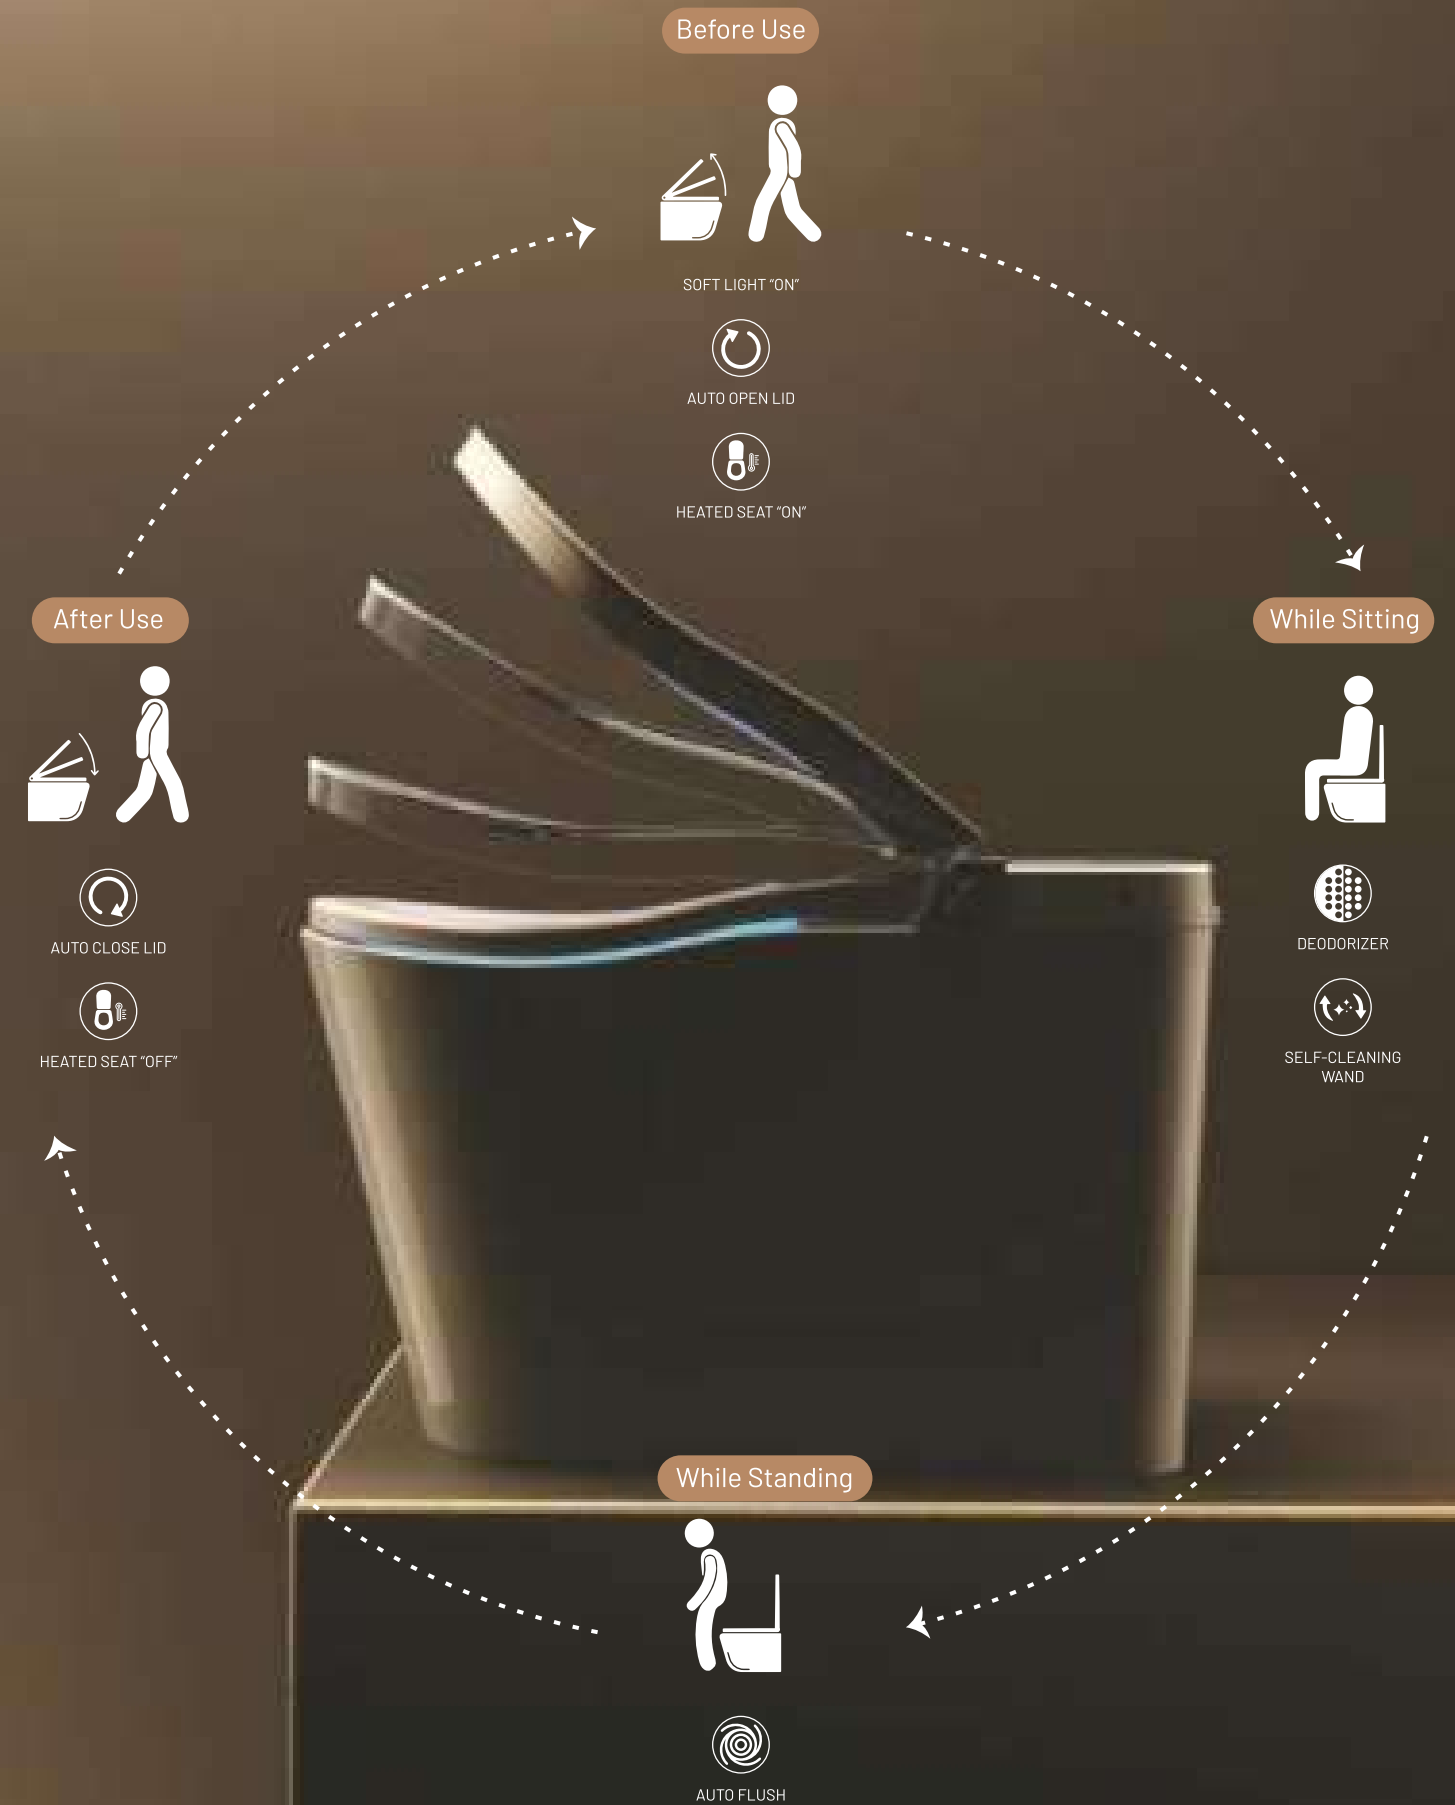

INTELLIGENT AUTO SENSING!

Experience Seamless Convenience