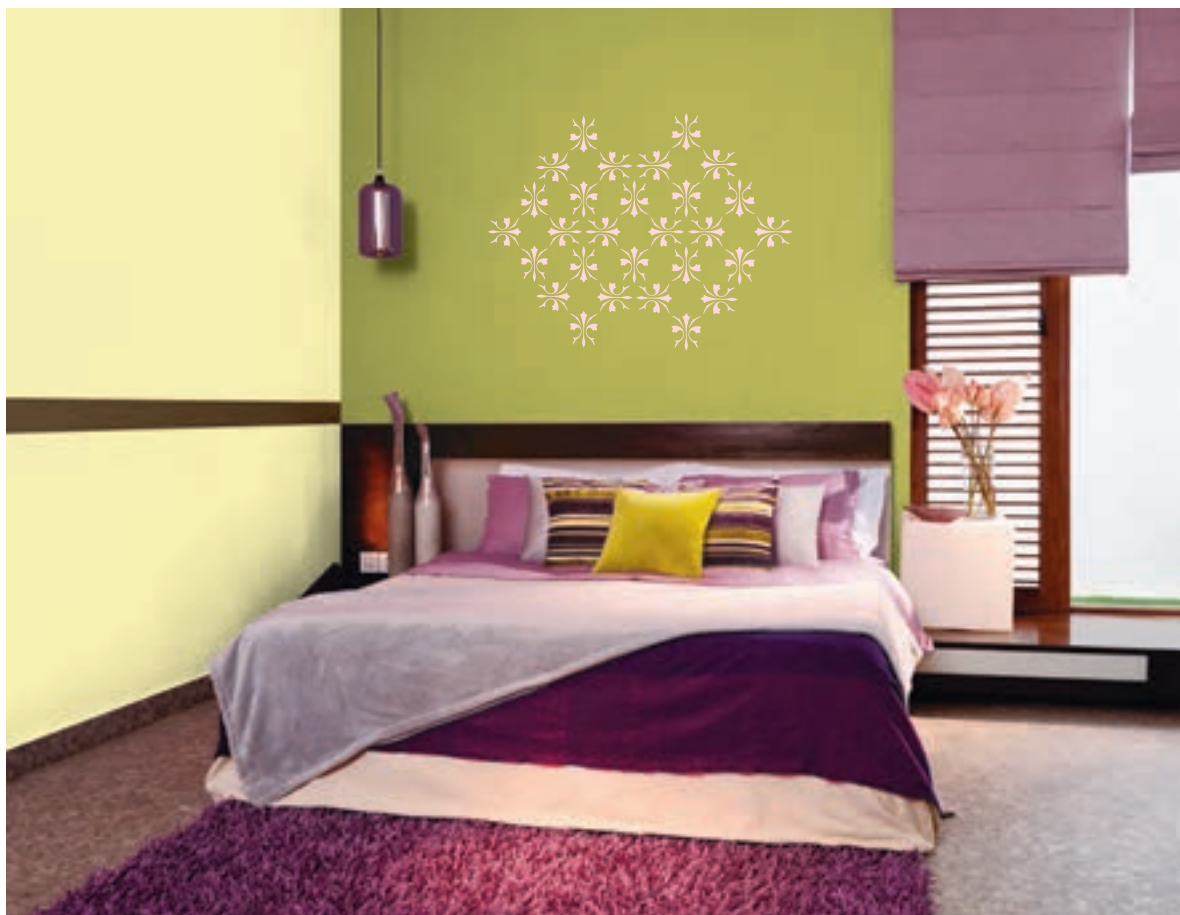

WALL STENCIL
Stardust