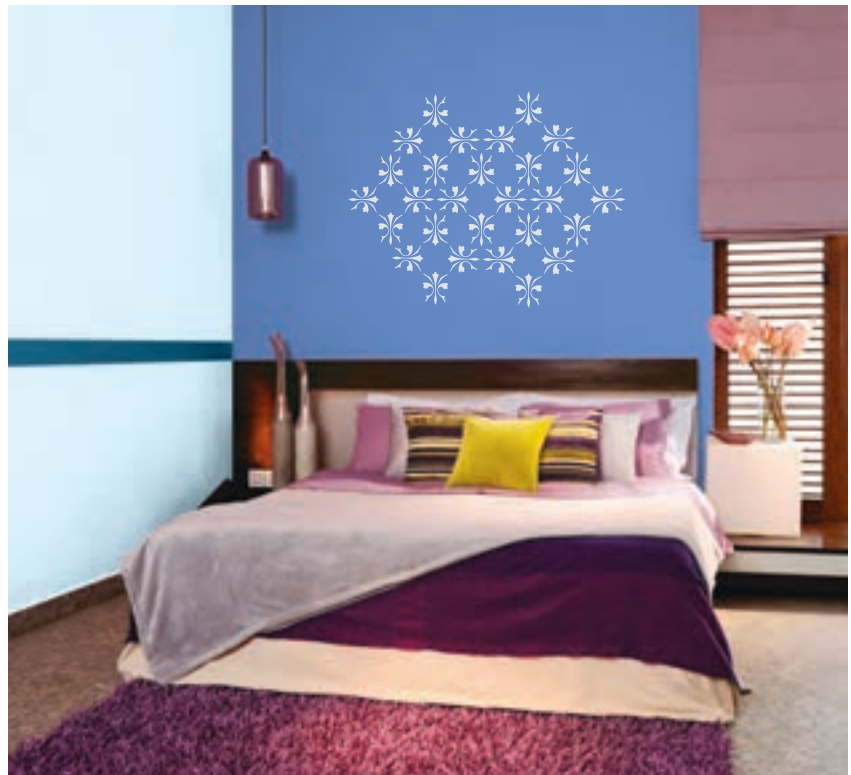

BEDROOMS

SETTING 1 2 3

COLOUR OPTION 1 2 3

7247
Blue Glory

7251
Fairytale

9222
Blue Revive

WALL STENCIL
Stardust

FLAMBOYANT
SERIES